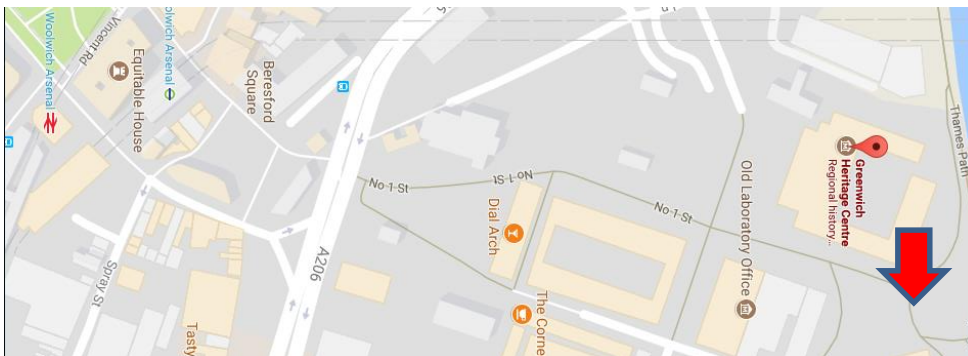

## Vincent Road Campus

Vincent Road, Woolwich, London, SE18 6RG  
Tel: 0208 317 2518

**Headteacher:** Mr Richard Slade

**Deputy Headteacher:** Mrs Annette Graney

5<sup>th</sup> September 2019

Dear Parent/Carer,

### **Woolwich Carnival – Saturday 14<sup>th</sup> September – Year 4 children taking part!**

Once again, Plumcroft Year 4 children have been invited to be part of Woolwich Carnival.

Woolwich Carnival is a joyful event that celebrates the creativity, diversity and community spirit of our local area. Plumcroft will participate in the parade which will be followed by musical performances, craft and food stalls, and a range of entertainments – all in the centre of Woolwich. The whole family is welcome to join in and enjoy.

Next week, your child will have costume making and dance workshops. **We need plenty of large cereal boxes. Please bring these into school if you can!**

**On Saturday 14<sup>th</sup> September**, please bring your child to the meeting place in the Royal Arsenal, Woolwich SE18 4DX at **12.30pm**. Please meet near to the metal statues of people, which are next to the River Thames.